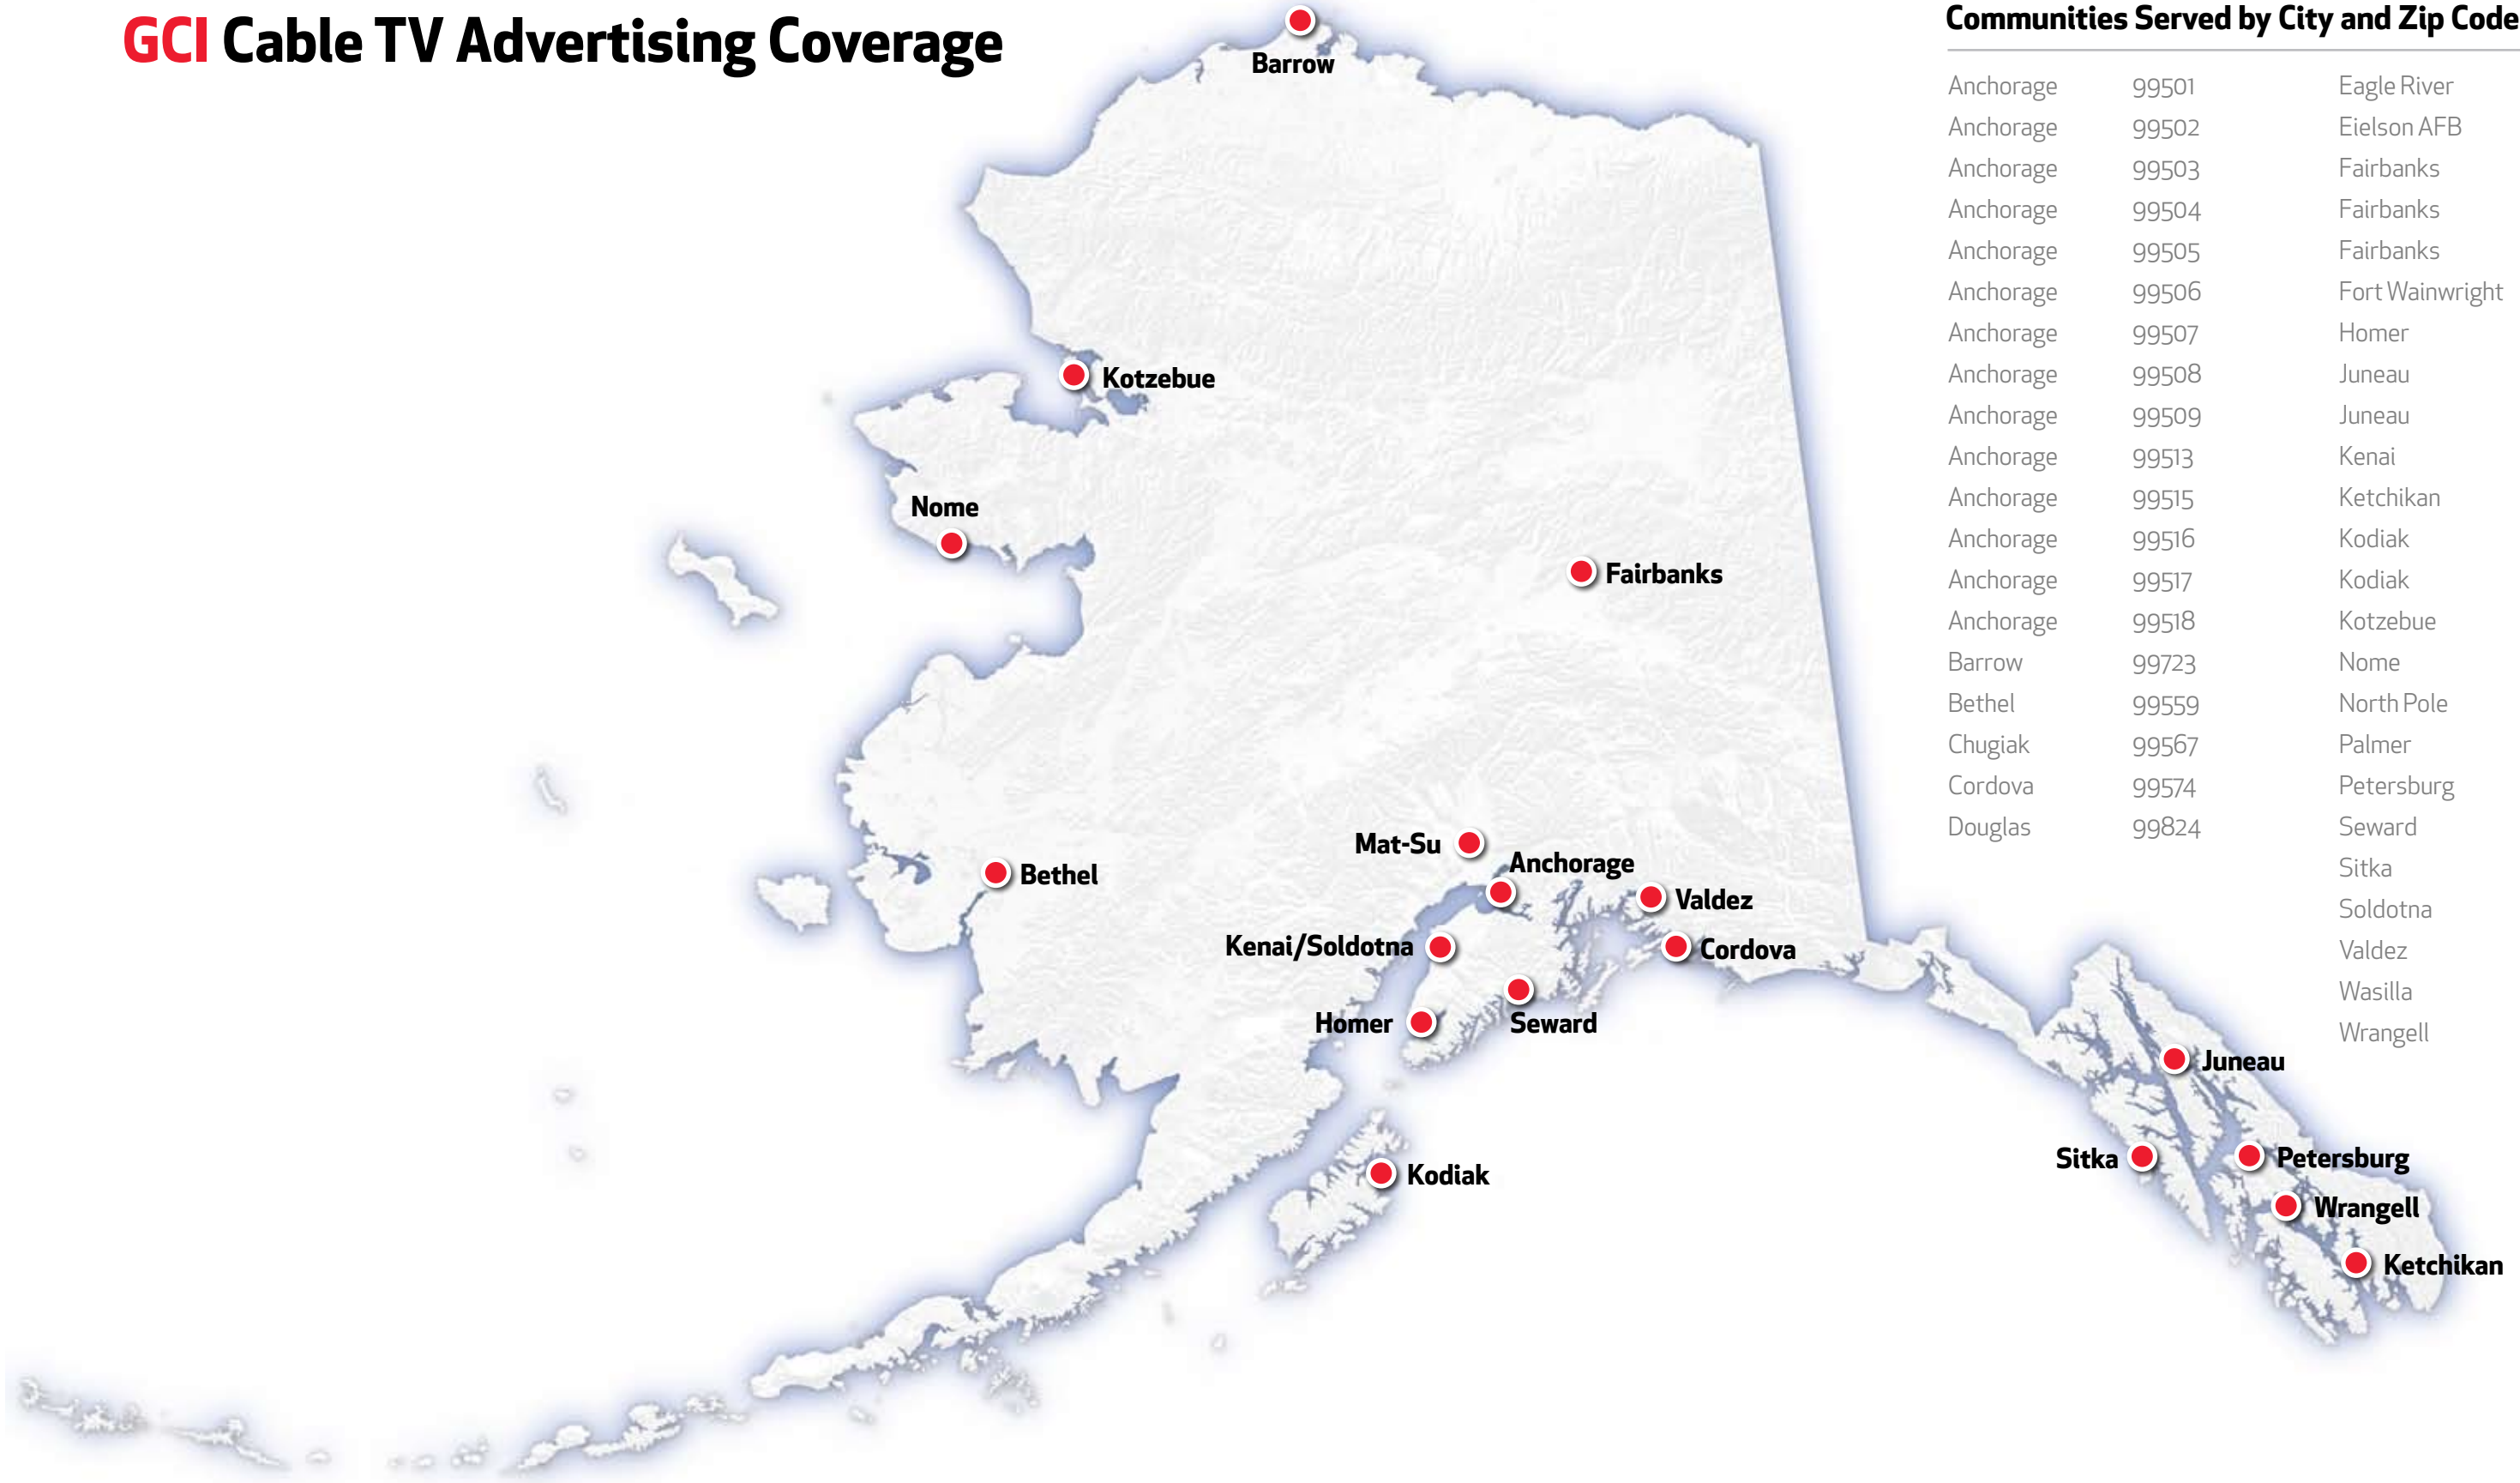

# GCI Cable TV Advertising Coverage

## Communities Served by City and Zip Code

Anchorage	99501	Eagle River	99577
Anchorage	99502	Eielson AFB	99702
Anchorage	99503	Fairbanks	99701
Anchorage	99504	Fairbanks	99709
Anchorage	99505	Fairbanks	99712
Anchorage	99506	Fort Wainwright	99703
Anchorage	99507	Homer	99603
Anchorage	99508	Juneau	99801
Anchorage	99509	Juneau	99802
Anchorage	99513	Kenai	99611
Anchorage	99515	Ketchikan	99901
Anchorage	99516	Kodiak	99615
Anchorage	99517	Kodiak	99619
Anchorage	99518	Kotzebue	99752
Barrow	99723	Nome	99762
Bethel	99559	North Pole	99705
Chugiak	99567	Palmer	99645
Cordova	99574	Petersburg	99833
Douglas	99824	Seward	99664
		Sitka	99835
		Soldotna	99669
		Valdez	99686
		Wasilla	99654
		Wrangell	99929